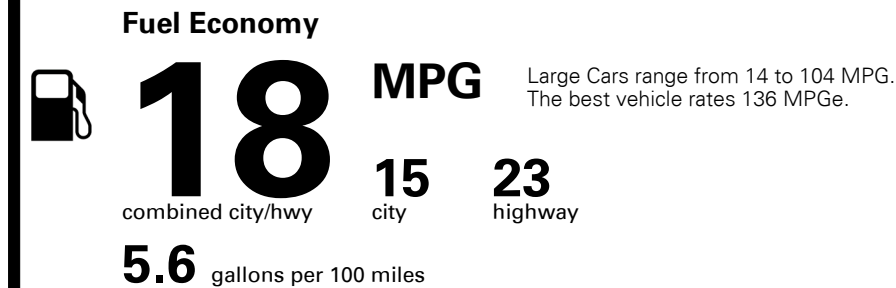

Manufacturer's Suggested Retail Price: \$54,550.00

ADDED FEATURES:

- *First Aid Kit \$45.00
- *Wheel Locks \$55.00

Inland Freight & Handling : \$950.00
Total Price : \$55,600.00

EPA DOT Fuel Economy and Environment

Gasoline Vehicle

You spend \$4,750
 more in fuel costs over 5 years compared to the average new vehicle.

Annual fuel cost \$2,350

Actual results will vary for many reasons, including driving conditions and how you drive and maintain your vehicle. The average new vehicle gets 26 MPG and costs \$7,000 to fuel over 5 years. Cost estimates are based on 15,000 miles per year at \$ 2.45 per gallon. MPGe is miles per gasoline gallon equivalent. Vehicle emissions are a significant cause of climate change and smog.