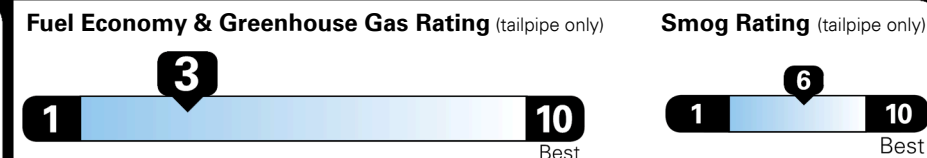

Actual results will vary for many reasons, including driving conditions and how you drive and maintain your vehicle. The average new vehicle gets 26 MPG and costs $7,000 to fuel over 5 years. Cost estimates are based on 15,000 miles per year at $ 2.45 per gallon. MPGe is miles per gasoline gallon equivalent. Vehicle emissions are a significant cause of climate change and smog.

fueleconomy.gov

Calculate personalized estimates and compare vehicles

Manufacturer's suggested retail price includes manufacturer's recommended pre-delivery service. Gasoline license and title fees state and local taxes and dealer installed options and accessories are not included in the manufacturer's suggested retail price. This label has been affixed to this vehicle by Hyundai Motor America, pursuant to the requirements of 15 U.S.C. 1231 et seq. which prohibits its removal or alteration prior to delivery to the ultimate purchaser.

PARTS CONTENT INFORMATION FOR VEHICLE IN THIS CARLINE:
U.S./CANADIAN PARTS CONTENT: 2 %
MAJOR SOURCES OF FOREIGN PARTS CONTENT: KOREA: 88 %

Note: Parts content does not include final assembly, distribution, or other non-parts costs.

FOR THIS VEHICLE:
FINAL ASSEMBLY POINT: ULSAN, KOREA
COUNTRY OF ORIGIN:
ENGINE: KOREA
TRANSMISSION: KOREA

306 A 3197HMORNI